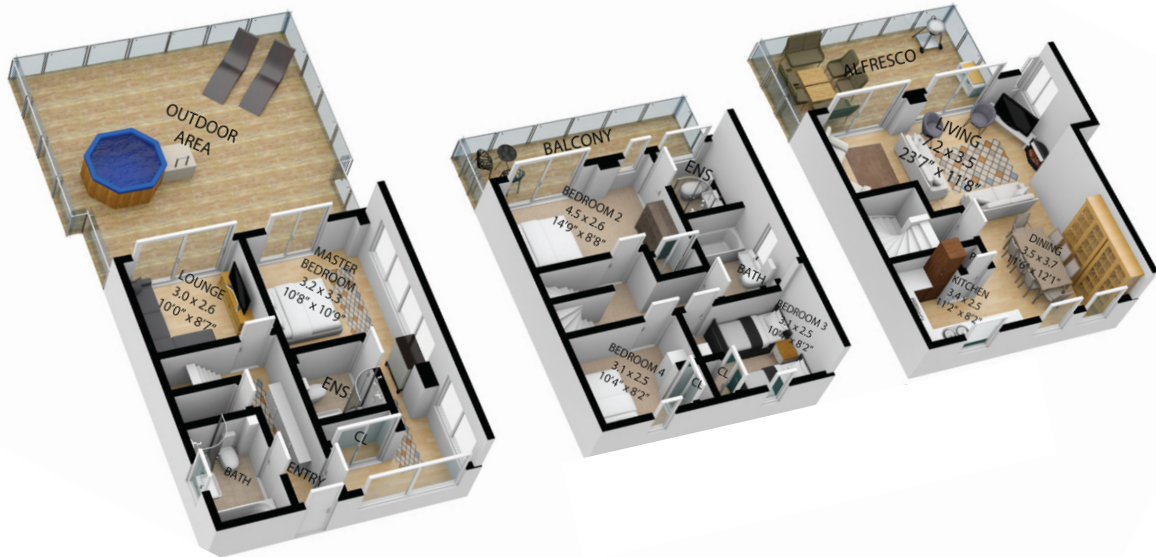

FLOOR PLANS

If you are looking for detailed 3D floorplans we can help. Whether it's for the sale of a property, visualising a shared workspace, development plan or anything else, we'll support you with sharp visuals in a simple to navigate format.

Floorplans are crucial to sell or market any space where your clients would want to know anything from which rooms are where to sizes, windows, exit and entry points.

We can develop your floor plans based on the data from one of our virtual tours or we can use our laser measurement tools to create them.

Various styles are available for you to choose from including black and white, colour and of course 3D.

FLOORPLANS ALLOW YOUR CLIENTS TO INSTANTLY VISUALISE SPACE AND LAYOUT.

IDEAL FOR

Estate & Letting Agents